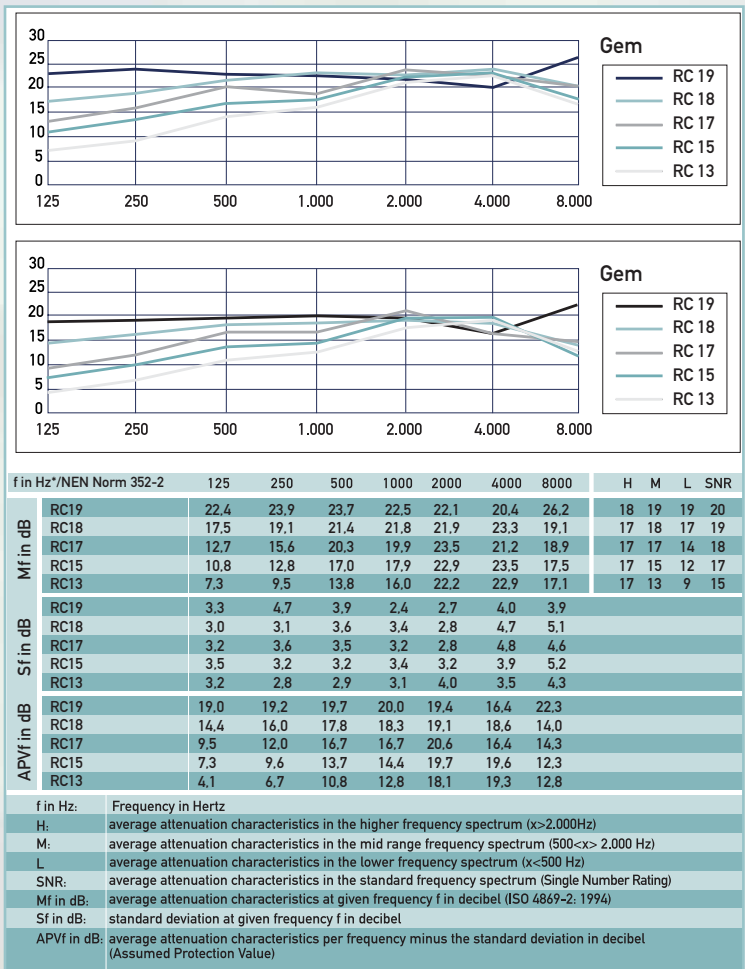

Applications of use

- Work places and noisy events
- Where speech intelligibility is important
- Where work sound perception is important
- Where warning signal perception is important
- Users with symptoms of hearing loss
- Environments with limited harmful noise levels
- Discos and other noisy events
- And many more

Below you will find the attenuation characteristics and graphics of ELACIN ClearSound.